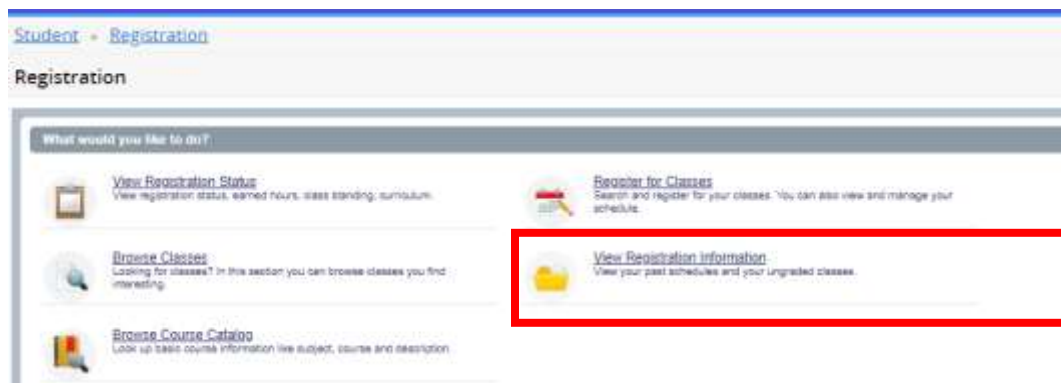

## View/Print a Class Schedule:

1. Go to [www.wvup.edu/OLSIS](http://www.wvup.edu/OLSIS)
2. Click on **Registration**.

3. Click on **View Registration Information**.

4. The current term course schedule will appear on the screen. To print your schedule, click on the **print icon** in the upper right corner.