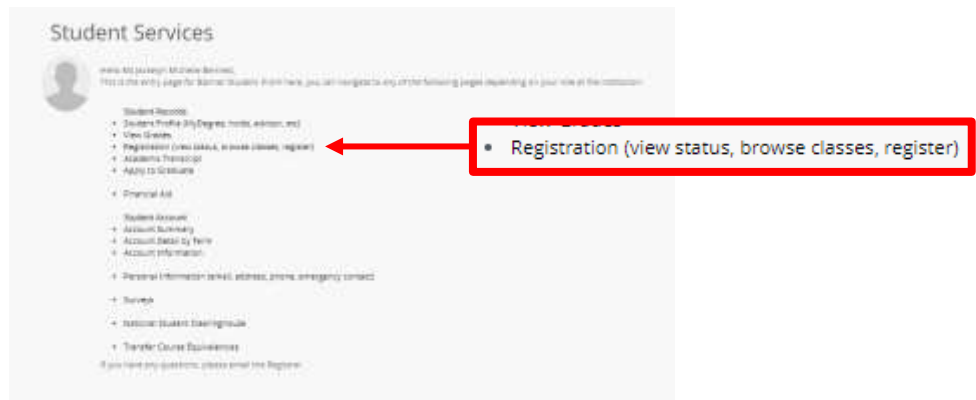

## View/Print a Class Schedule:

1. Go to [www.wvup.edu/OLSIS](http://www.wvup.edu/OLSIS)
2. Click on **Registration**.

3. Click on **View Registration Information**.

4. The current term course schedule will appear on the screen. To print your schedule, click on the **print icon** in the upper right corner.